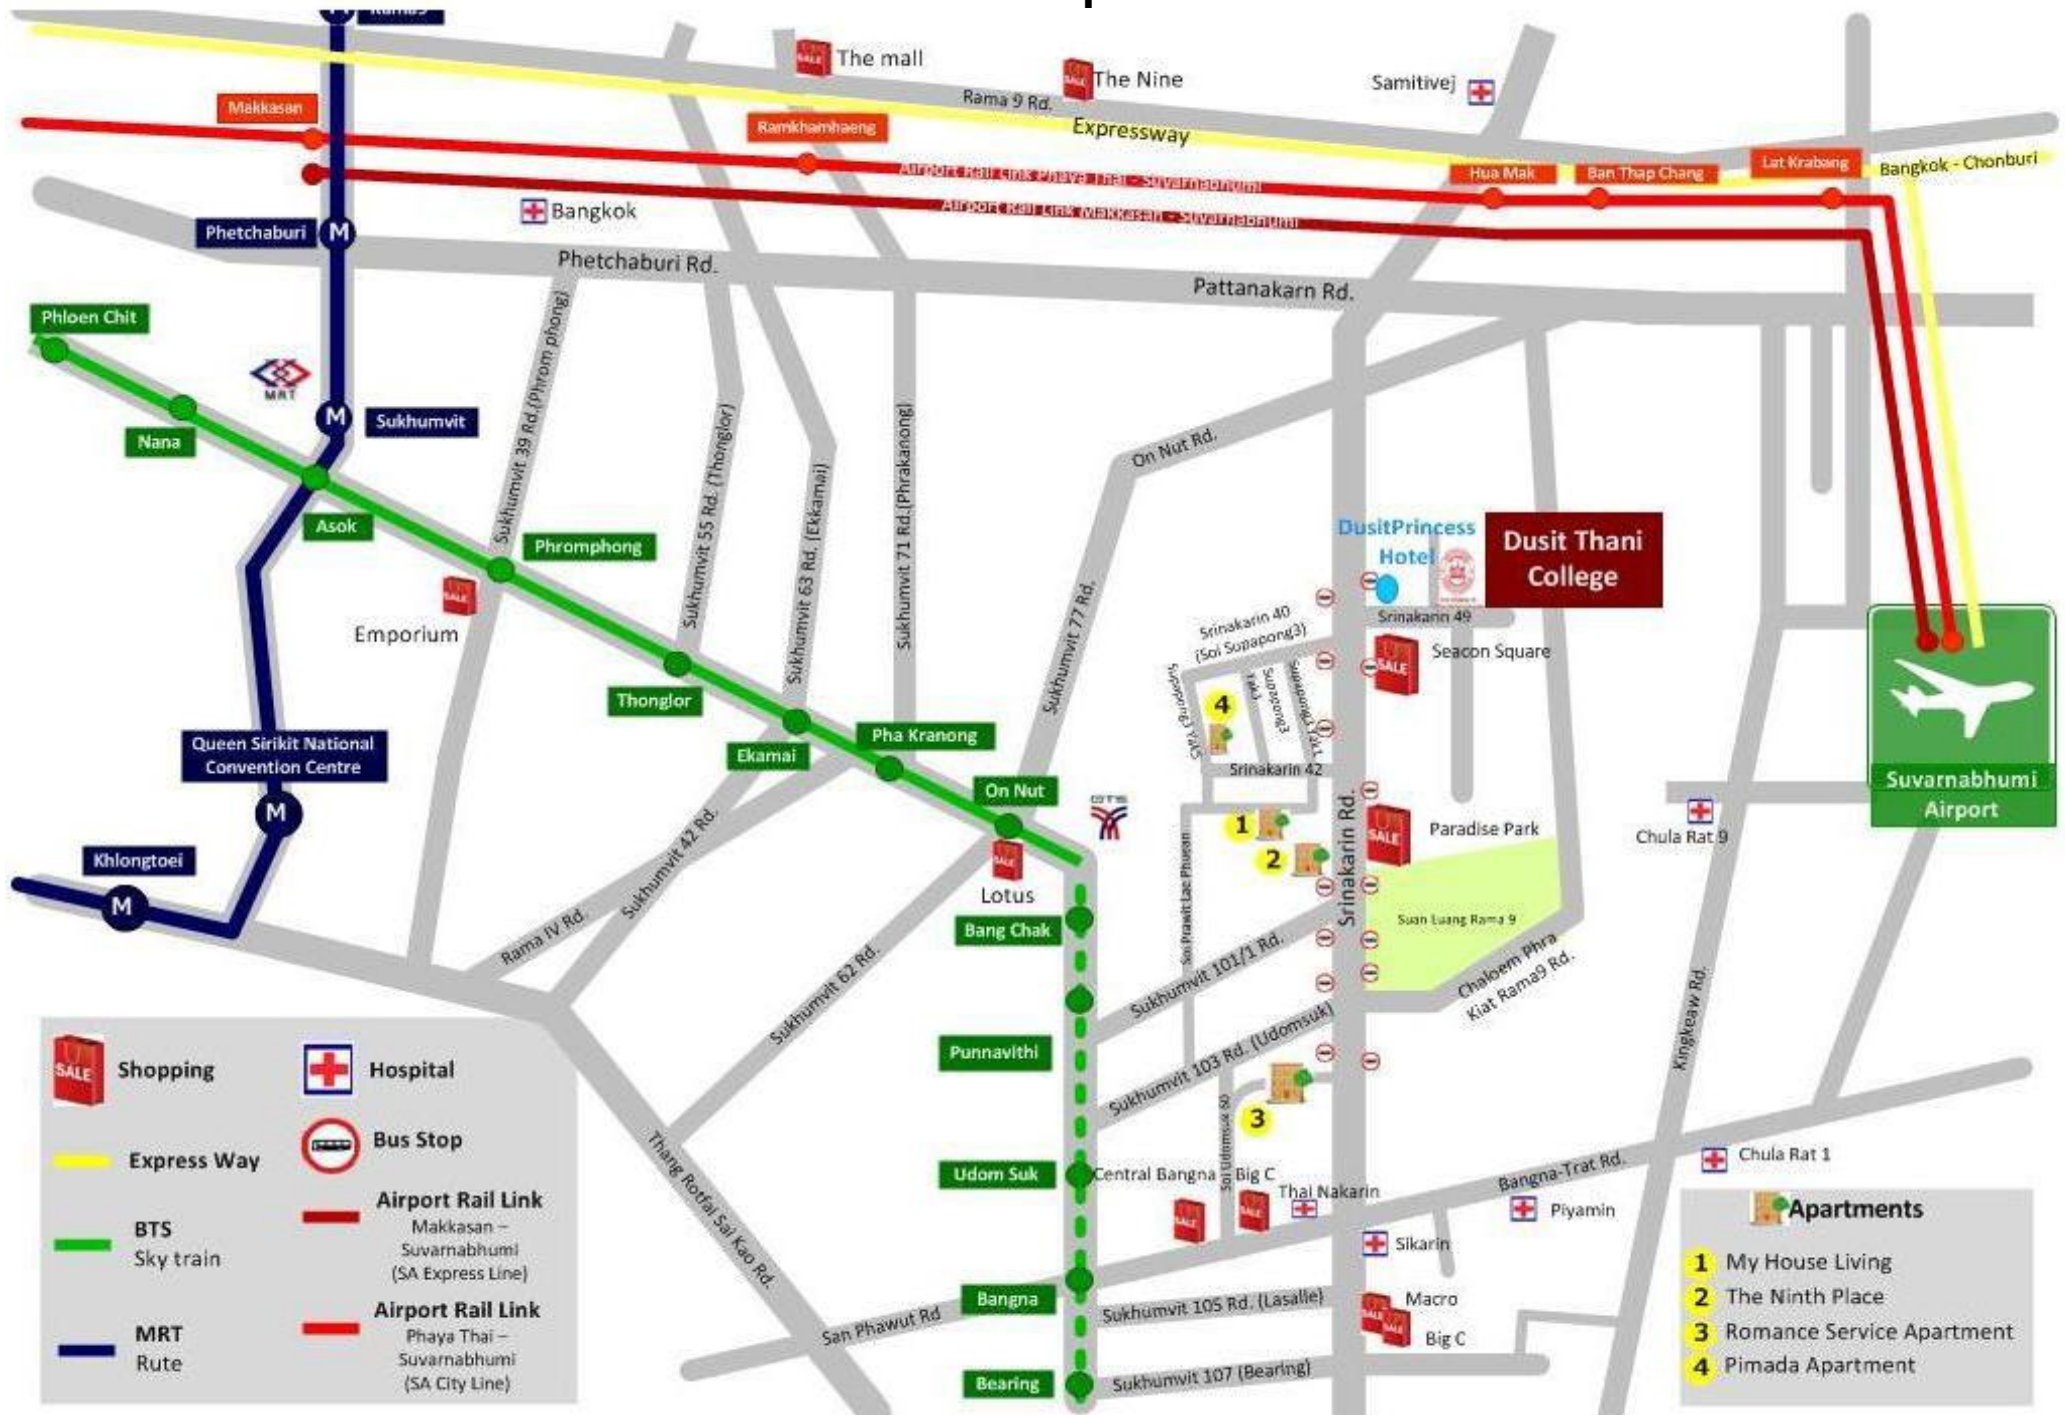

Area Map

	Shopping		Hospital
	Express Way		Bus Stop
	BTS Sky train		Airport Rail Link Makkasan - Suvarnabhumi (SA Express Line)
	MRT Rute		Airport Rail Link Phaya Thai - Suvarnabhumi (SA City Line)

Apartment Locations

- 1 My House Living
- 2 The Ninth Place
- 3 Romance Service Apartment
- 4 Pimada Apartment