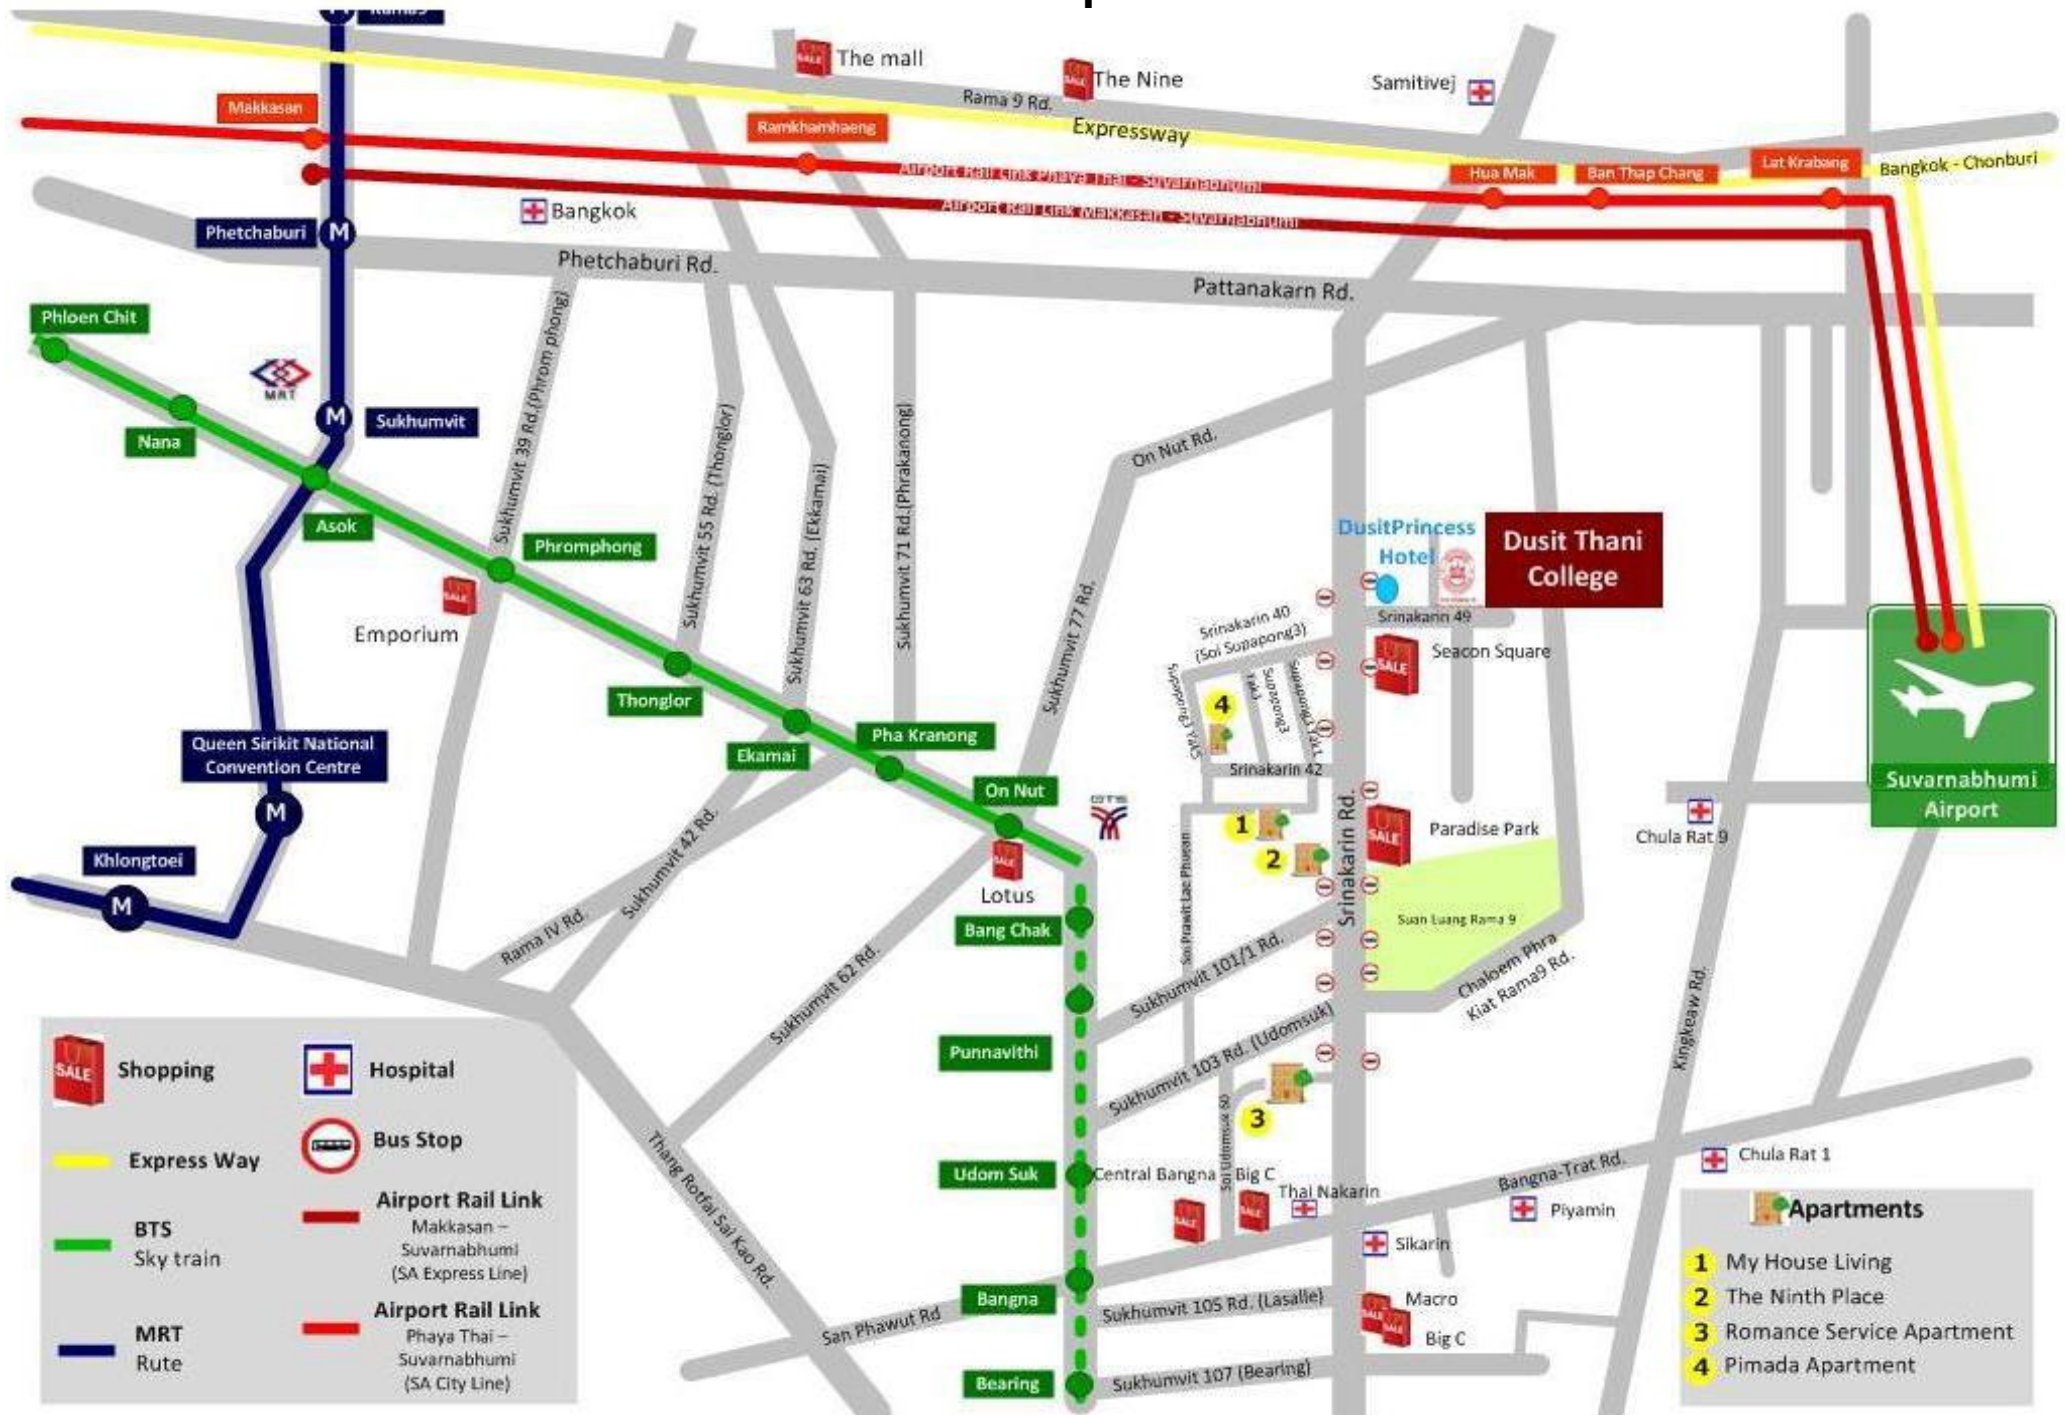

Area Map

	Shopping		Hospital
	Express Way		Bus Stop
	BTS Sky train		Airport Rail Link Makkasan – Suvarnabhumi (SA Express Line)
	MRT Rute		Airport Rail Link Phaya Thai – Suvarnabhumi (SA City Line)

Apartment Locations

- 1 My House Living
- 2 The Ninth Place
- 3 Romance Service Apartment
- 4 Pimada Apartment